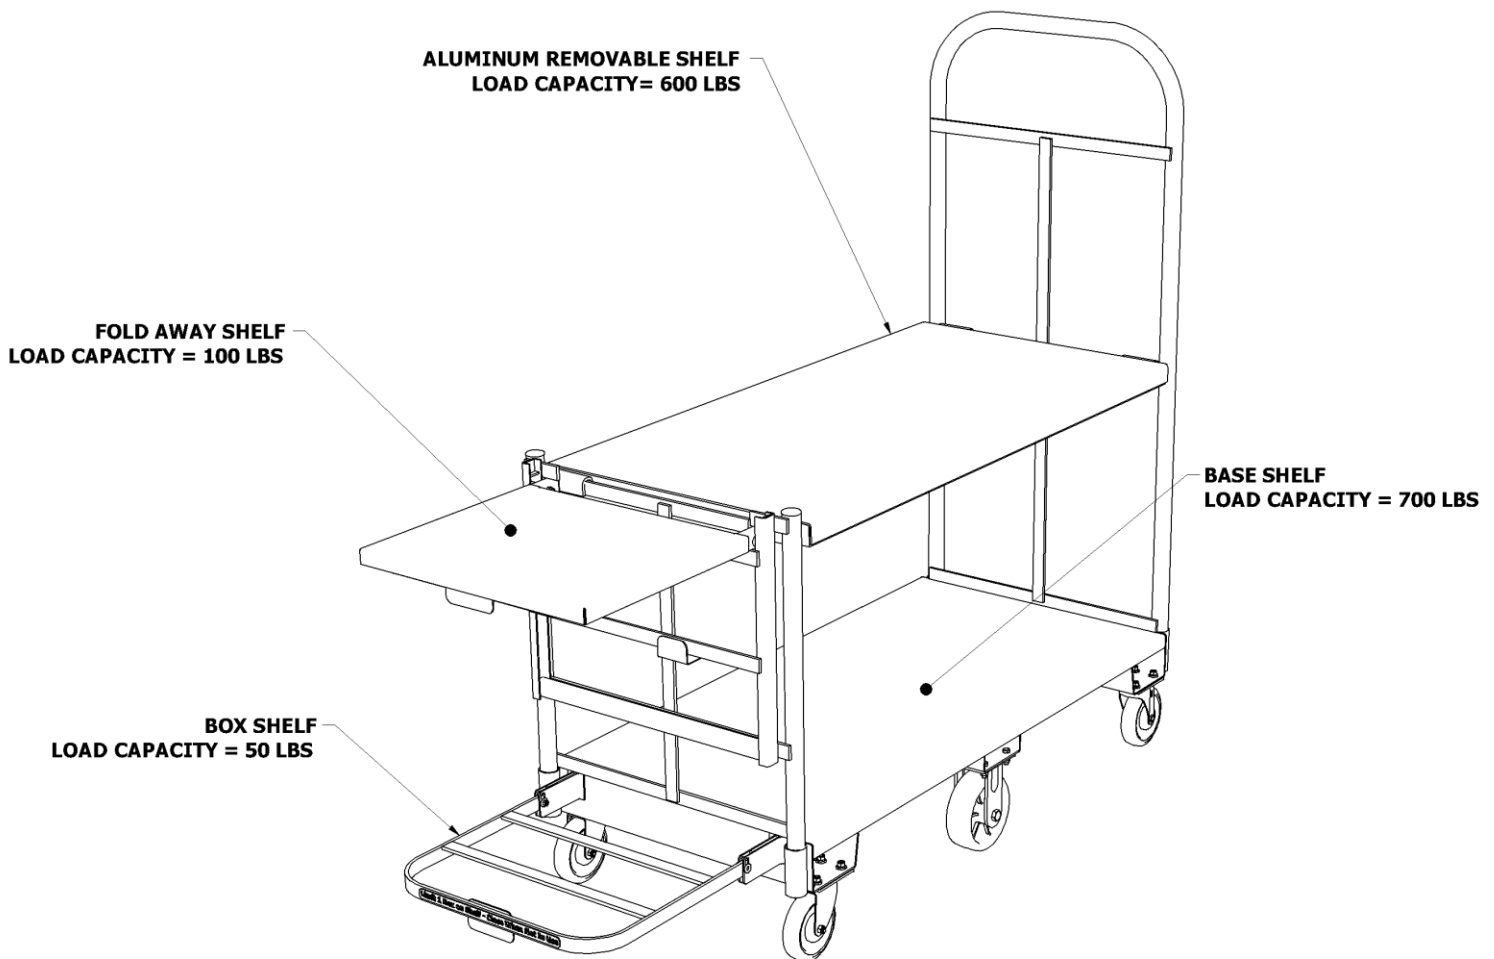

CARTS

PRODUCE PROCESSING CART

KELMAX by
SPG

ITEM # _____ MODEL # _____ QTY: ___

PROJECT: _____

OPTIONS: YES _____ NO _____

Standard Features & Benefits

- ◆ U-boat design allows cart to be maneuvered with less radius than traditional 4 wheel cart, allowing for tighter corners (700lb capacity on bottom shelf)
- ◆ Aluminum Diamond deck upper shelf, easily removable for cleaning (600lb capacity)
- ◆ Full height handle gives multiple places to push/pull for employees of all heights
- ◆ Wire baskets provide a place for small items, spray bottles, clipboards, gloves, paper towels, etc.
- ◆ Lower fold out box shelf allows for a place for trash while processing produce (50lb capacity)
- ◆ Upper fold out shelf provides a work area for processing produce (100lb capacity)
- ◆ Both 24x48 shelves provide over double the surface area of a standard 1660 U-boat; more space equals less trips to the backroom
- ◆ Foot brake located under full height handle keeps the cart in place while working from it
- ◆ Modular design means worn parts can be replaced without replacing entire cart
- ◆ Smooth powder coated surfaces make it easy to wipe cart down
- ◆ Requires no hardware to be installed during assembly, everything just drops in place

For SPG's complete product menu,
visit www.spgusa.com or call 877.503.4SPG (4774)

EXPECT MORE
SPG
STORAGE PRODUCTS GROUP

CARTS

SPECIFICATIONS

Model No.*	W (in.)	L (in.)	H (in.)	Weight (lbs.)
4G0770	24	55 w/o foldout shelf 69 with foldout shelf	58-3/4	161

PRODUCT SPECIFICATIONS

LOAD CAPACITY – The Load Capacity for each shelf is listed below. Failure to adhere to the load capacity of each shelf may lead to injury and/or damage of the shelf in use.

AMCO • Freestyle • ISS • Kelmax • LPI • Universal Stainless • Gillis-Jarke