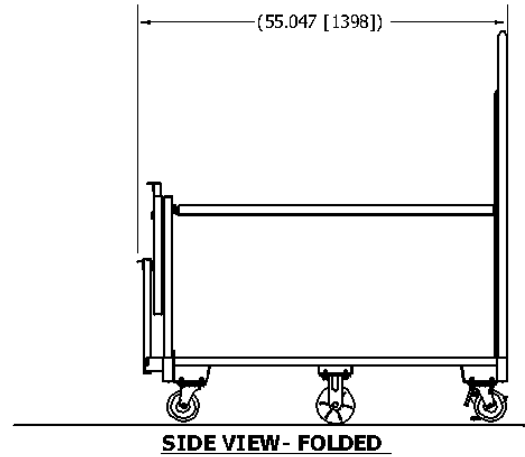

CARTS

SPECIFICATIONS

Floor Lock Caster
SPG Description: 4K0141
Floor lock caster for
(SPG: KSFC24 or Kelmax P/N:4G0770)

Outside Wheel
SPG Description: 4K0333
Caster for outside wheel
for KSFC24. 5" X 1-1/2" Swivel
(SPG: KSFC24 for Kelmax P/N:4G0770)

Center Wheel
SPG Description: 4K0298
Center wheel for KSFC24. 6" X 2" Rigid
(SPG: KSFC24 for Kelmax P/N:4G0770)

AMCO • Freestyle • ISS • Kelmax • LPI • Universal Stainless • Gillis-Jarke

SPG International, LLC
11230 Harland Drive NE
Covington, GA 30014
877-503-4SPG (4774)

www.spgusa.com

The best names in the business
all have one thing in common.

EXPECT MORE
SPG
STORAGE PRODUCTS GROUP