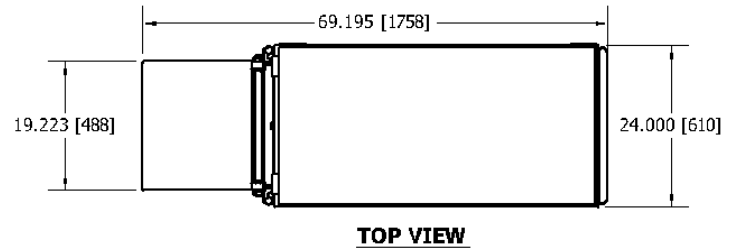

CARTS

SPECIFICATIONS

Floor Lock Caster
SPG Description: 4K0141
Floor lock caster for
(SPG: KSFC24 or Kelmax P/N:4G0770)

Outside Wheel
SPG Description: 4K0333
Caster for outside wheel
for KSFC24. 5" X 1-1/2" Swivel
(SPG: KSFC24 for Kelmax P/N:4G0770)

Center Wheel
SPG Description: 4K0298
Center wheel for KSFC24. 6" X 2" Rigid
(SPG: KSFC24 for Kelmax P/N:4G0770)

AMCO • Freestyle • ISS • Kelmax • LPI • Universal Stainless • Gillis-Jarke

SPG International, LLC
11230 Harland Drive NE
Covington, GA 30014
877-503-4SPG (4774)

www.spgusa.com

The best names in the business
all have one thing in common.

EXPECT MORE
SPG
STORAGE PRODUCTS GROUP