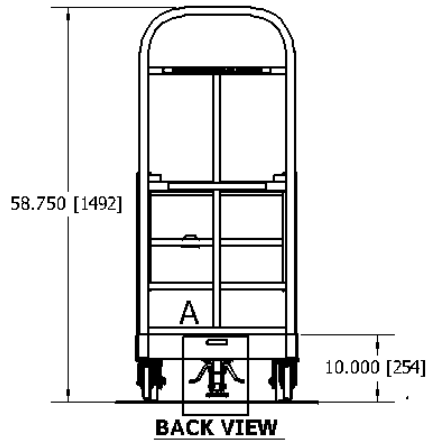

For SPG's complete product menu,
visit www.spgusa.com or call 877.503.4SPG (4774)

EXPECT MORE
SPG
STORAGE PRODUCTS GROUP

CARTS

SPECIFICATIONS

Model No.*	W (in.)	L (in.)	H (in.)	Weight (lbs.)
4G0770	24	55 w/o foldout shelf 69 with foldout shelf	58-3/4	161

SPECIFICATIONS

Floor Lock Caster
 SPG Description: 4K0141
 Floor lock caster for
 (SPG: KSFC24 or Kelmax P/N:4G0770)

Outside Wheel
 SPG Description: 4K0333
 Caster for outside wheel
 for KSFC24. 5" X 1-1/2" Swivel
 (SPG: KSFC24 for Kelmax P/N:4G0770)