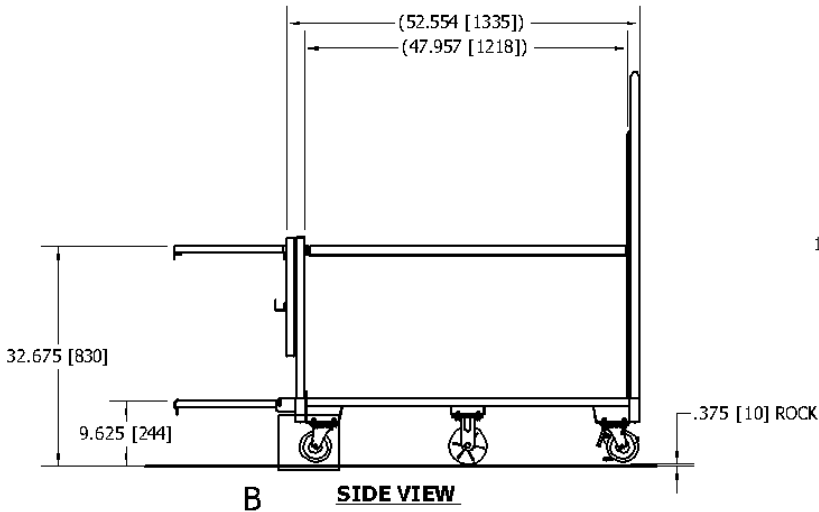

SPECIFICATIONS

Floor Lock Caster
 SPG Description: 4K0141
 Floor lock caster for
 (SPG: KSFC24 or Kelmax P/N:4G0770)

Outside Wheel
 SPG Description: 4K0333
 Caster for outside wheel
 for KSFC24. 5" X 1-1/2" Swivel
 (SPG: KSFC24 for Kelmax P/N:4G0770)